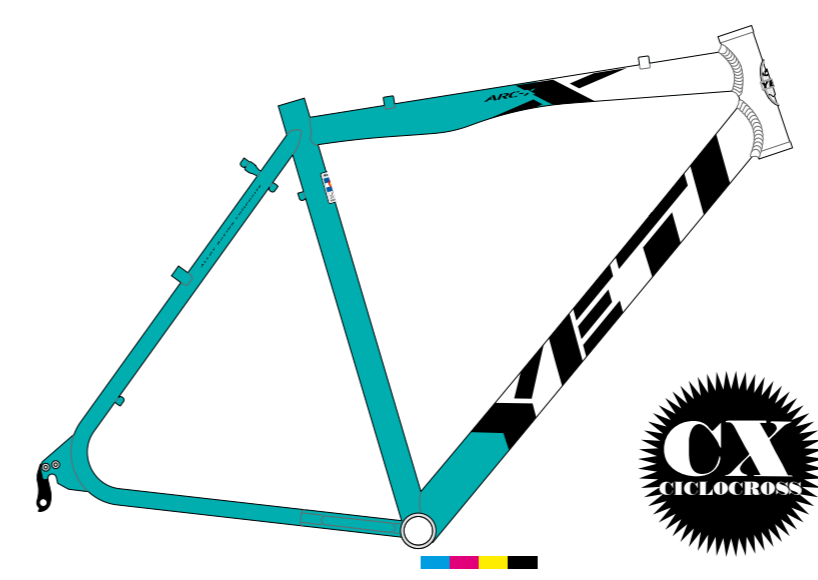

YETI 4X

HOUSE _____ SPECS _____
YETI
MODEL _____

ARC X

TELAIO
Yeti pure tube set.
Yeti signature loops stays.
MISURE
S - M - L - XL

+++++

PRICE _____
€ 1.099 TELAIO

YETI ARC X