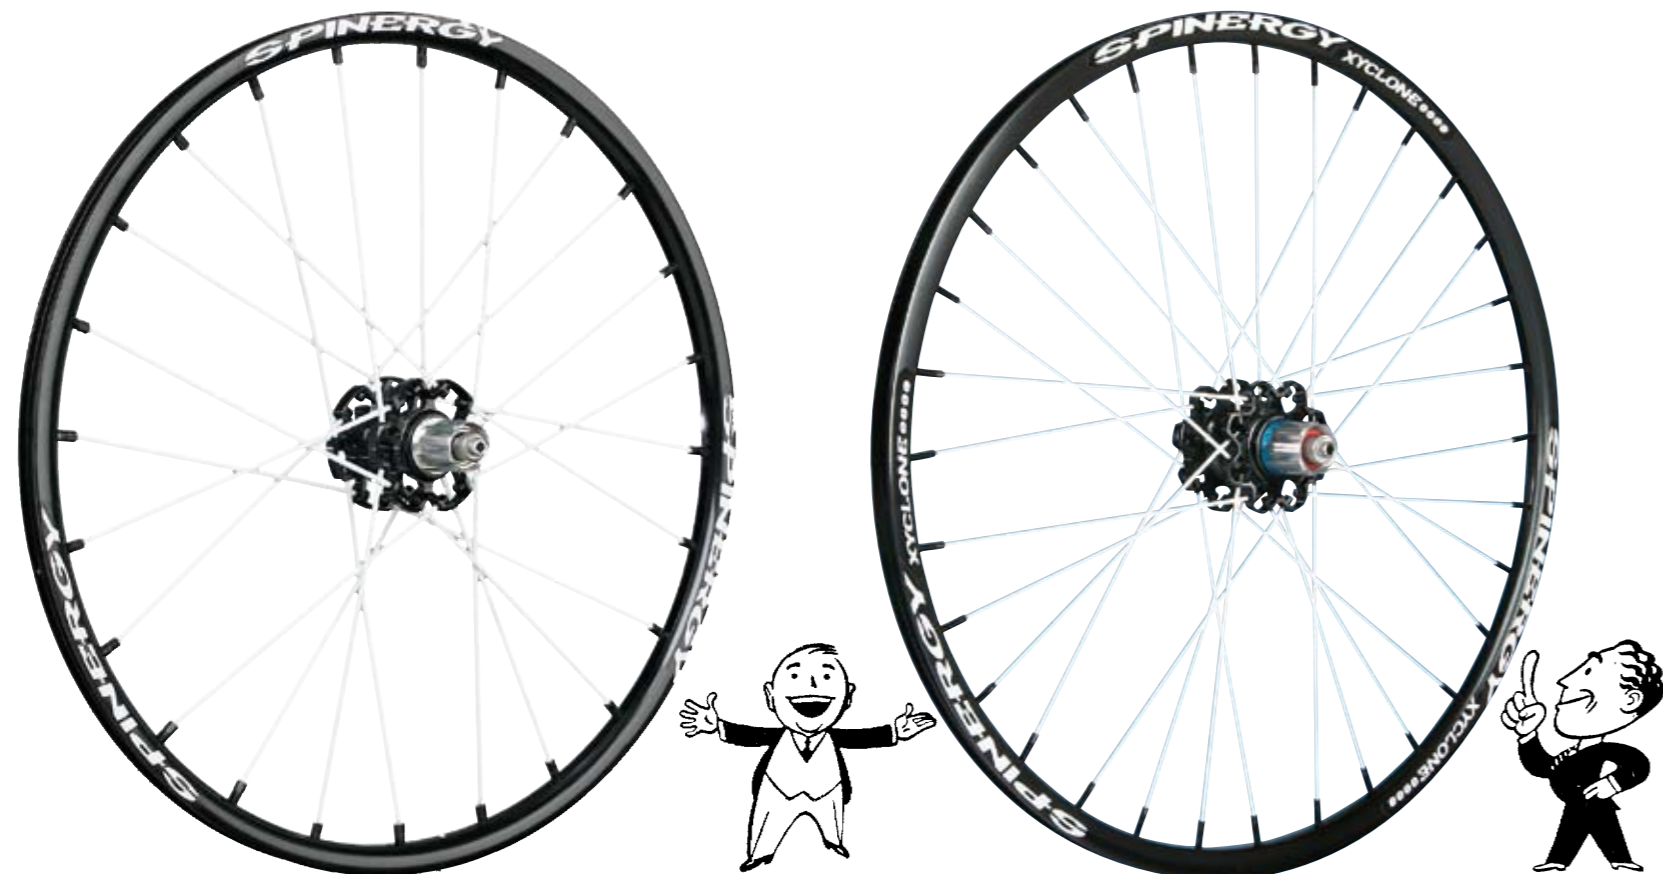

SPINERGY

Disturb #2 INDEX 2009

HOUSE _____
SPINERGY
MODEL _____

SPECS _____
Raggi PBO. 24 ant. / 24 poster.
Peso 1850 gr

**XYCLONE
ENDURO**

PRICE _____
€ 1.149

HOUSE _____
SPINERGY
MODEL _____

SPECS _____
Raggi PBO. 32 post. Nuovo mozzo
Peso 1695 gr
Colore raggi: bianco - nero

**XYCLONE
DISC**

PRICE _____
€ 999 PREZZO WHEELSET
€ 1099 LEFTY
€ 1099 29er / 1850 gr

+++++ SPINERGY XYCLONE ENDURO

+++++ SPINERGY XYCLONE DISC