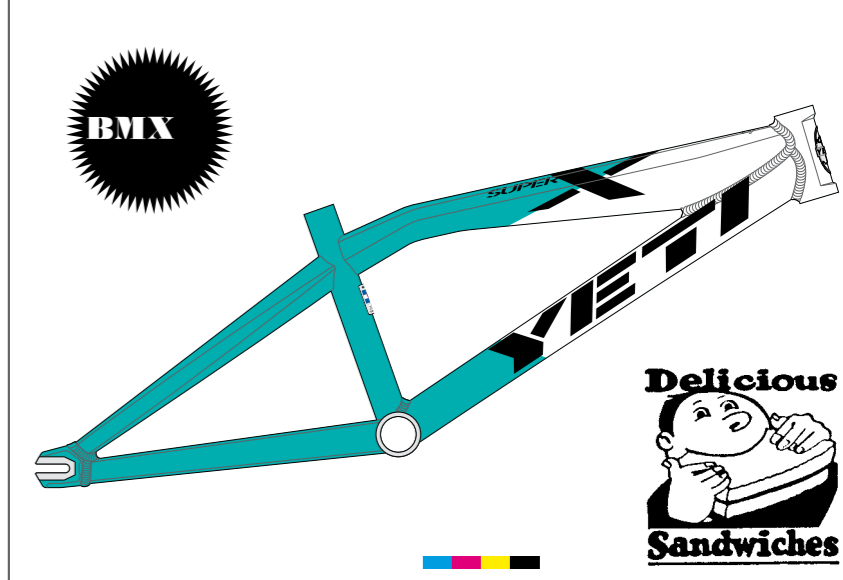

YETI DJ

HOUSE _____ SPECS _____
YETI
MODEL _____

SUPER X

TELAIO
Alluminio 7005 per BMX

+++++

PRICE _____
€ 1.199 TELAIO

YETI SUPER X