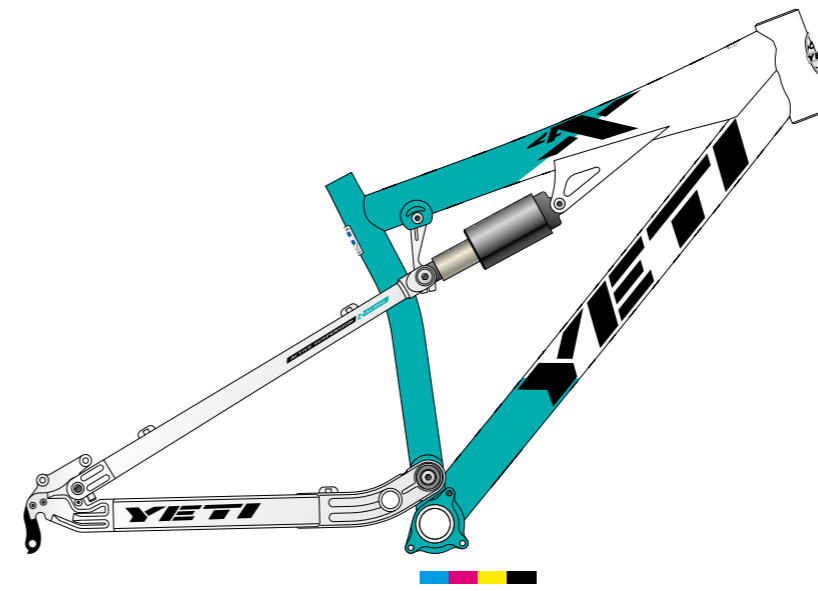

HOUSE _____ SPECS _____
YETI
MODEL _____

4X

TELAIO
Full da 4X
AMMORTIZZATORE
Fox RP 23 - esc. 82 mm
MISURE
SHORT - LONG

+++++

PRICE _____
€ 2.199 TELAIO